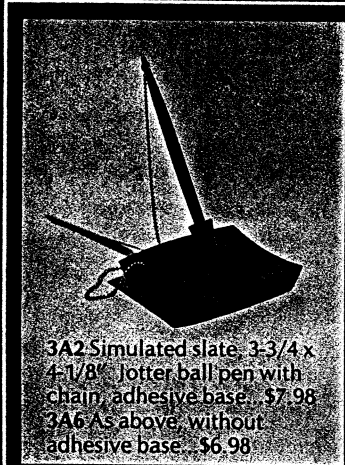

\$15.00 (includes Jotter Desk Ball Pen)

Sailboat N459

Parker Laser Desk Set Cubes are equipped with long-writing Jotter Desk Ball Pens.
243-3...\$2.25

Parker Jotter Ball Pen Desk Sets

Plastic 2" cube. In six colors -
white E159; yellow E149; red E139;
green E129; blue E119; and black E109.
With Jotter ball pen...\$6.98

the look of today at a popular price...compact and so dependable

3A2 Simulated slate, 3-3/4 x
4-1/8" Jotter ball pen with
chain, adhesive base. \$7.98
3A6 As above, without
adhesive base. \$6.98

PARKER
World's most wanted pens